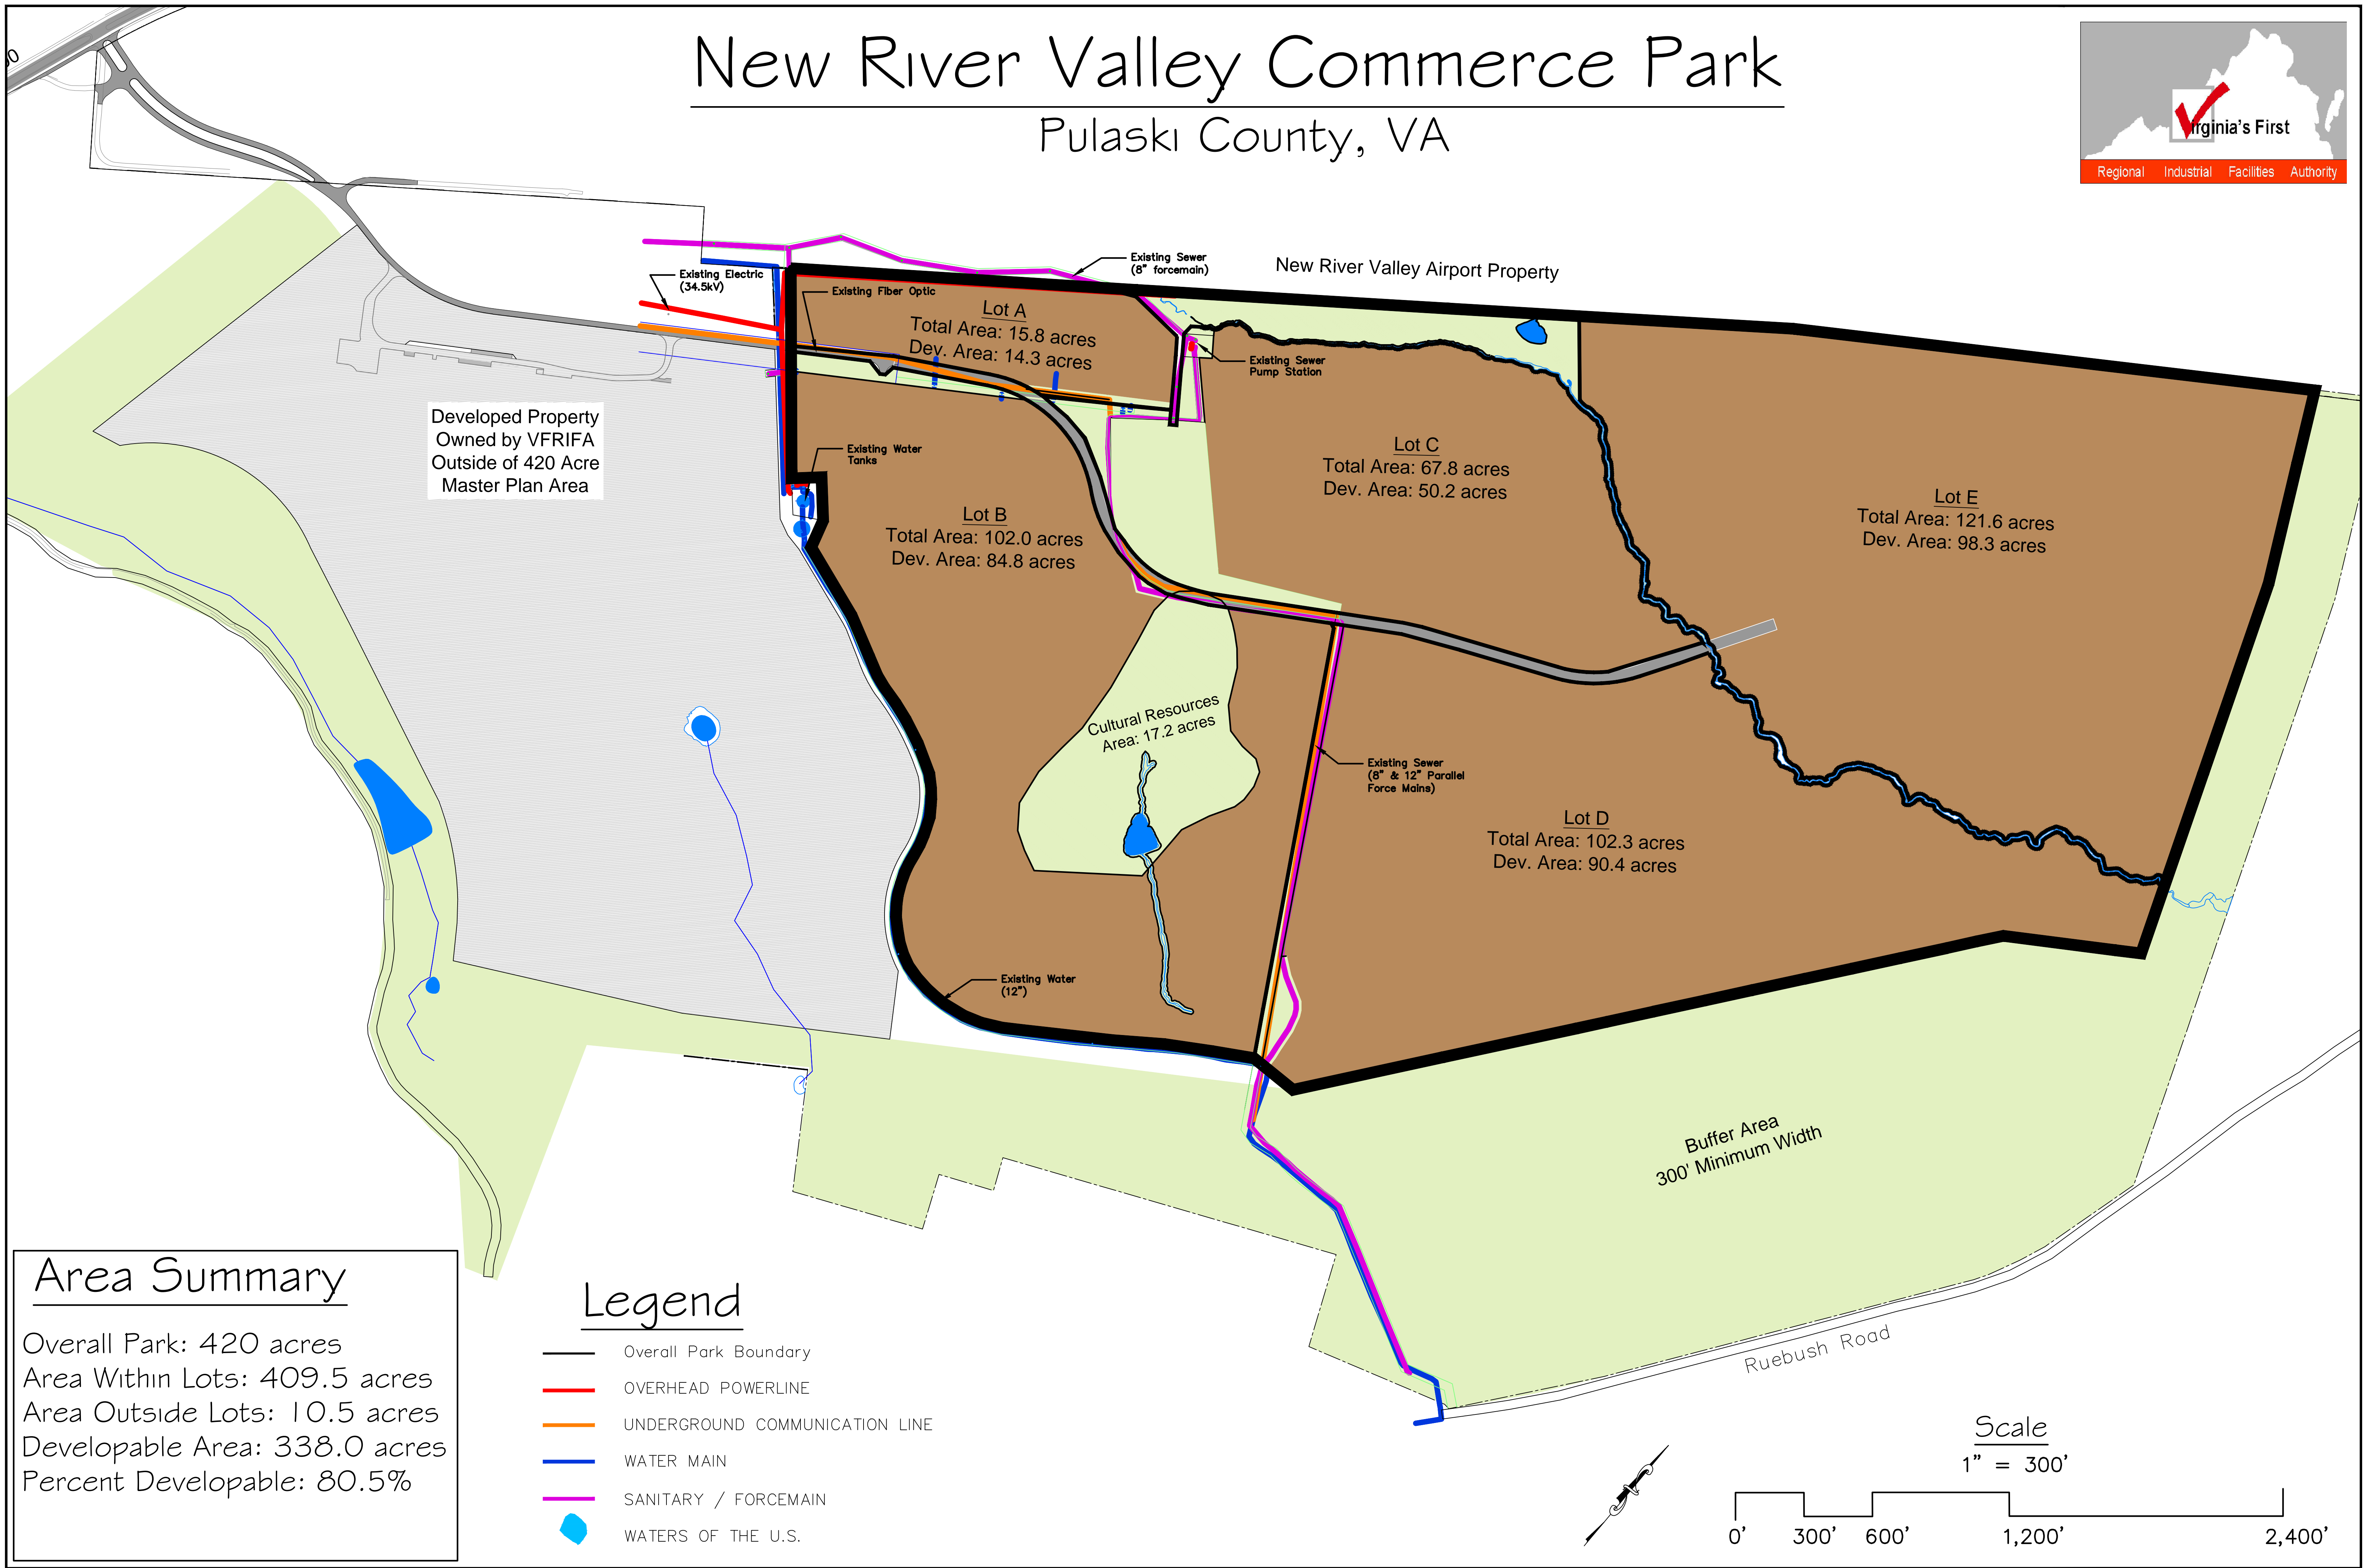

New River Valley Commerce Park

Pulaski County, VA

Area Summary

Overall Park: 420 acres
 Area Within Lots: 409.5 acres
 Area Outside Lots: 10.5 acres
 Developable Area: 338.0 acres
 Percent Developable: 80.5%

- Legend**
- Overall Park Boundary
 - OVERHEAD POWERLINE
 - UNDERGROUND COMMUNICATION LINE
 - WATER MAIN
 - SANITARY / FORCEMAIN
 - WATERS OF THE U.S.